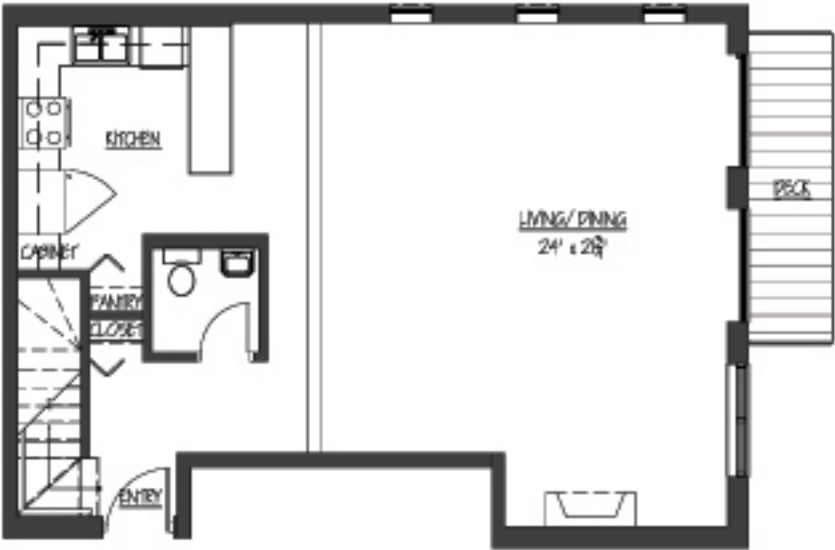

2504 N. Willets
UNIT 2SW

LEVEL 2 - THIRD FLOOR

LEVEL 1 - SECOND FLOOR

1697 SQUARE FEET